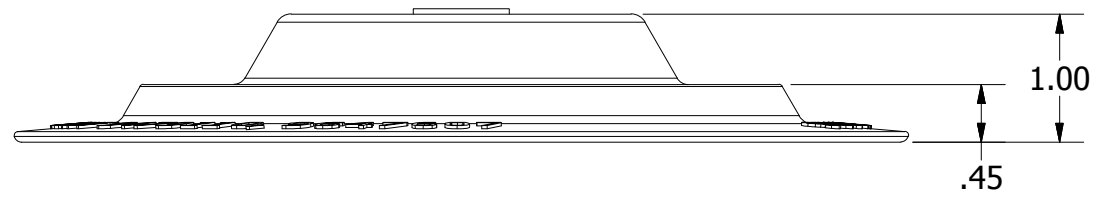

Silicone Foam  
PSA Washer

Ø7.0

3/8-16 DOWN 0.8 INCHES

Ø.279 (12X)

Ø.279 AT 30° (4X)

 <b>Sustainable Technologies</b> 2543 Warren Drive, Rocklin, CA 95677 844.717.0194 <a href="http://www.sustainabletechnologiesllc.com">www.sustainabletechnologiesllc.com</a>	<b>CUT SHEET</b>		<b>MOLDED FACET ASSY</b>
	REV DATE:	6/14/18	
	MATERIAL:	ADC 12 ALUM.	CS-AS0011-01
PatentS 9479110, 9147607 and Patent Pending	NOT TO SCALE		SHEET 1 OF 1