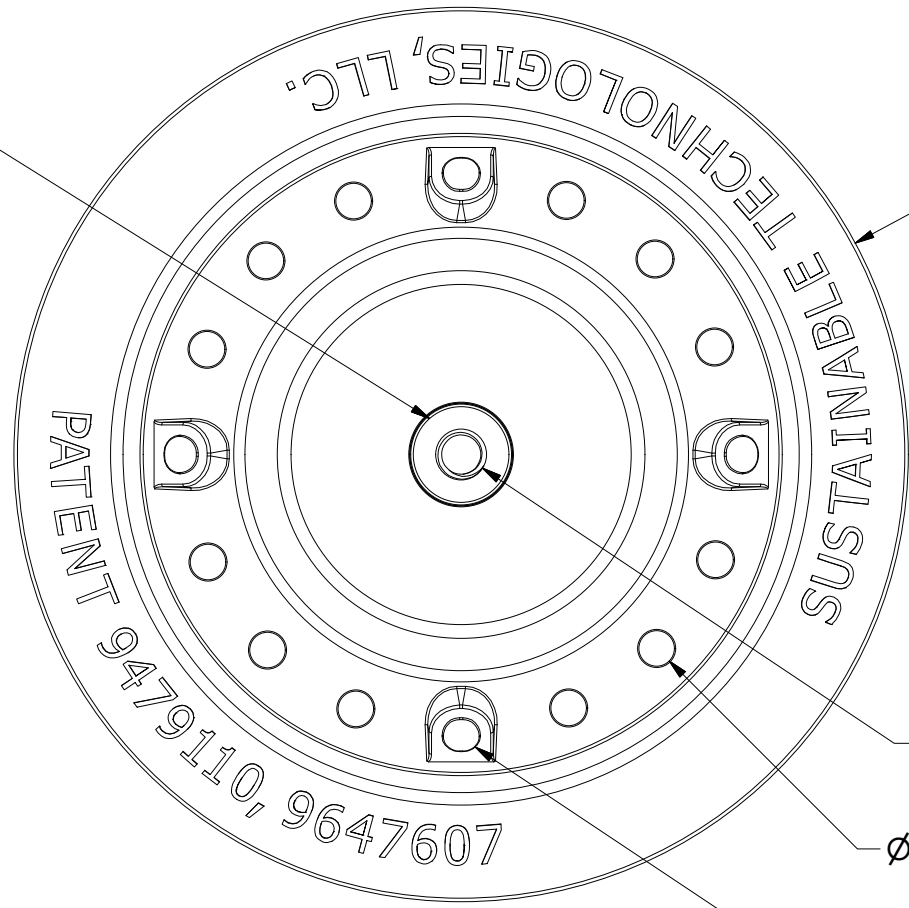

Silicone Foam  
PSA Washer

Ø7.0

3/8-16 DOWN 0.8 INCHES

Ø.279 (12X)

Ø.279 AT 30° (4X)

 <b>Sustainable Technologies</b> 2543 Warren Drive, Rocklin, CA 95677 844.717.0194 <a href="http://www.sustainabletechnologiesllc.com">www.sustainabletechnologiesllc.com</a>	<b>CUT SHEET</b>		<b>MOLDED FACET ASSY</b>
	REV DATE:	6/14/18	
	MATERIAL:	ADC 12 ALUM.	CS-AS0011-01
PatentS 9479110, 9147607 and Patent Pending	NOT TO SCALE		SHEET 1 OF 1